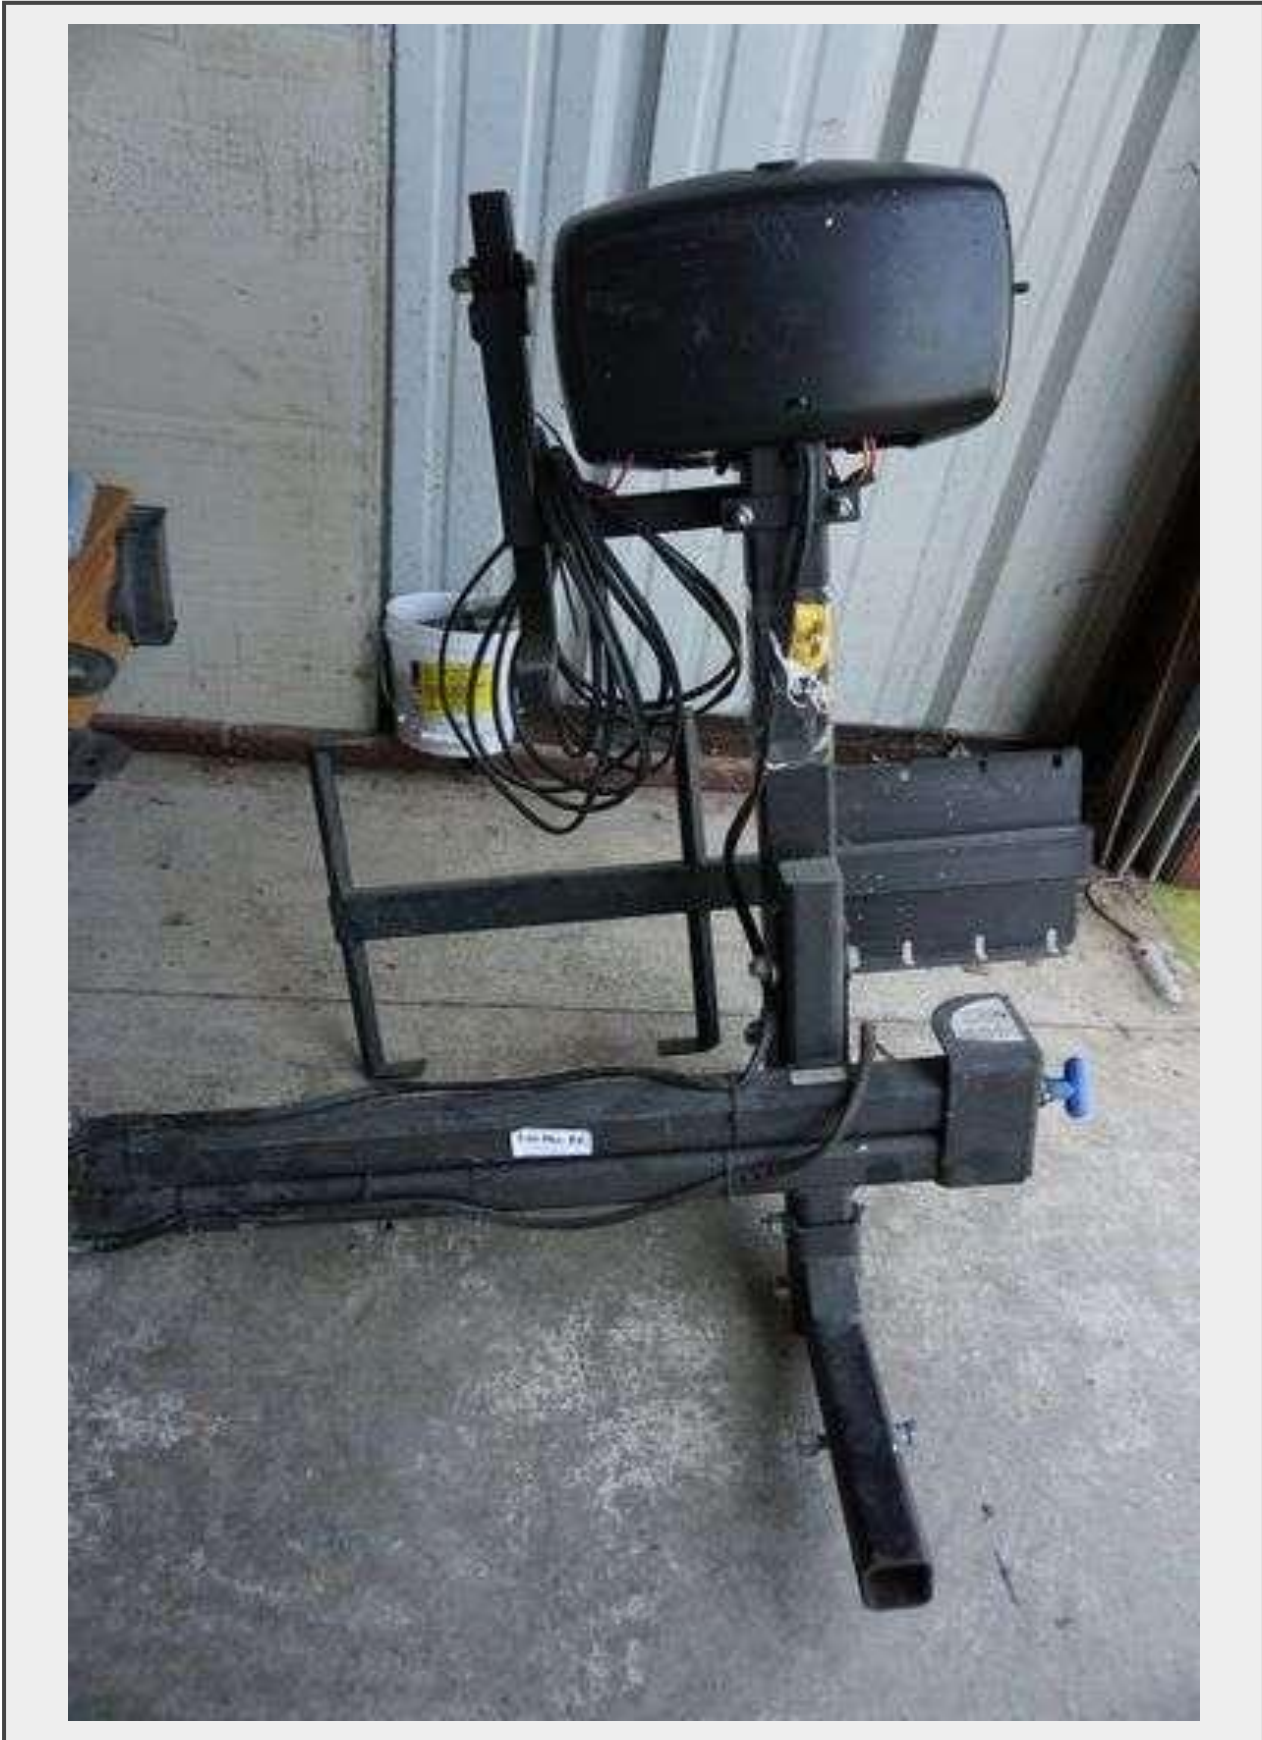

Sale Name: Pineville Estate Auction

LOT 84 - Electric Wheel Chair Lift, Potty Chair, & Misc

Description

This item is located at 3804 McKeithen Drive, Alexandria, LA. It can be picked up Friday May 27th 8am-3pm.